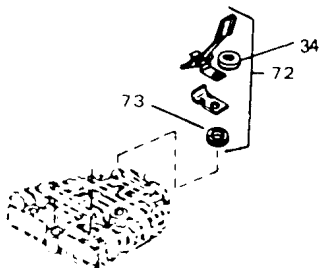

ILLUSTRATION SHOWS TYPICAL PARTS ONLY. ORDER BY PART NUMBER. PARTS NOT LISTED ARE SUPPLIED BY OEM.