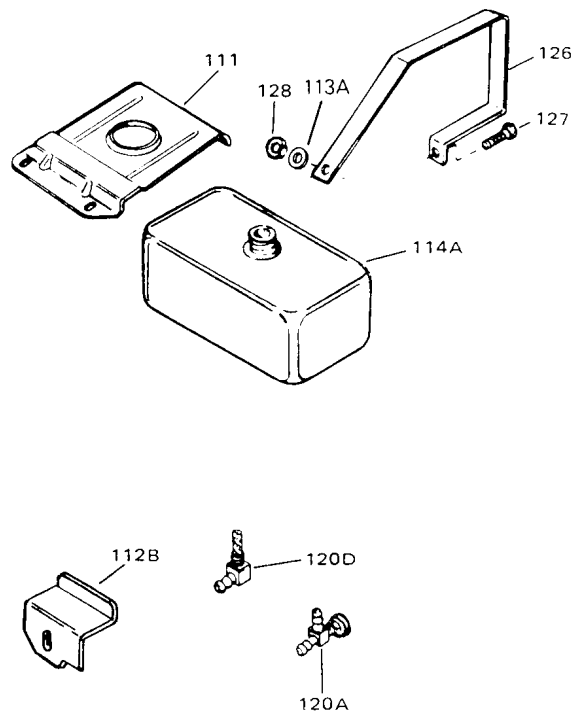

ILLUSTRATION SHOWS TYPICAL PARTS ONLY. ORDER BY PART NUMBER. PARTS NOT LISTED ARE SUPPLIED BY OEM.

12.12.2005 08:11.421

Illustration #2

REF	ITEM #	DESCRIPTION	REMARK
88	31431	Elbow, Air cleaner	
89	650163	Screw, 10-32 x 7/8"	
90	31715	Body, Air cleaner	
94	28820	Screw, 10-32 x 1/2"	
100A	730164	Air Cleaner Ass'y.	(Incl. 76, 90, 91, 92, 93, 94
111	28371B	Fuel Tank Bracket	
120A	32961	Shut-off Valve, Fuel	
139	33670A	* Gasket, Muffler	
140	30063	Screw, 1/4-20 x 1/2"	(Use as required)
141D	391026	Muffler	(Incl. 143, 144 & 145) (This
157	730165	Muff.Adapter Kit (Incl.139,140	(As required)
201	610973	Terminal Assy. (Use as require