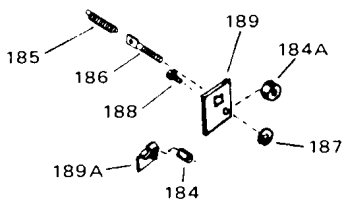

ILLUSTRATION SHOWS TYPICAL PARTS ONLY. ORDER BY PART NUMBER. PARTS NOT LISTED ARE SUPPLIED BY OEM.