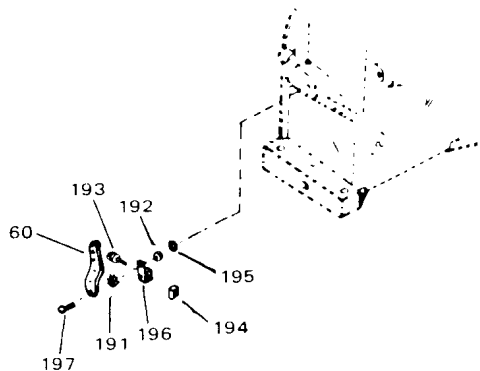

ILLUSTRATION SHOWS TYPICAL PARTS ONLY. ORDER BY PART NUMBER. PARTS NOT LISTED ARE SUPPLIED BY OEM.