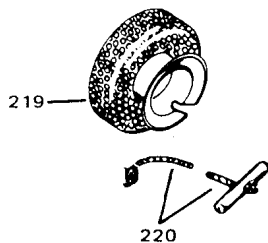

ILLUSTRATION SHOWS TYPICAL PARTS ONLY. ORDER BY PART NUMBER. PARTS NOT LISTED ARE SUPPLIED BY OEM.