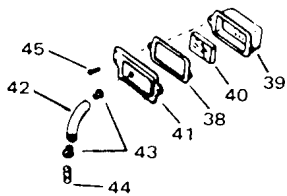

ILLUSTRATION SHOWS TYPICAL PARTS ONLY. ORDER BY PART NUMBER. PARTS NOT LISTED ARE SUPPLIED BY OEM.