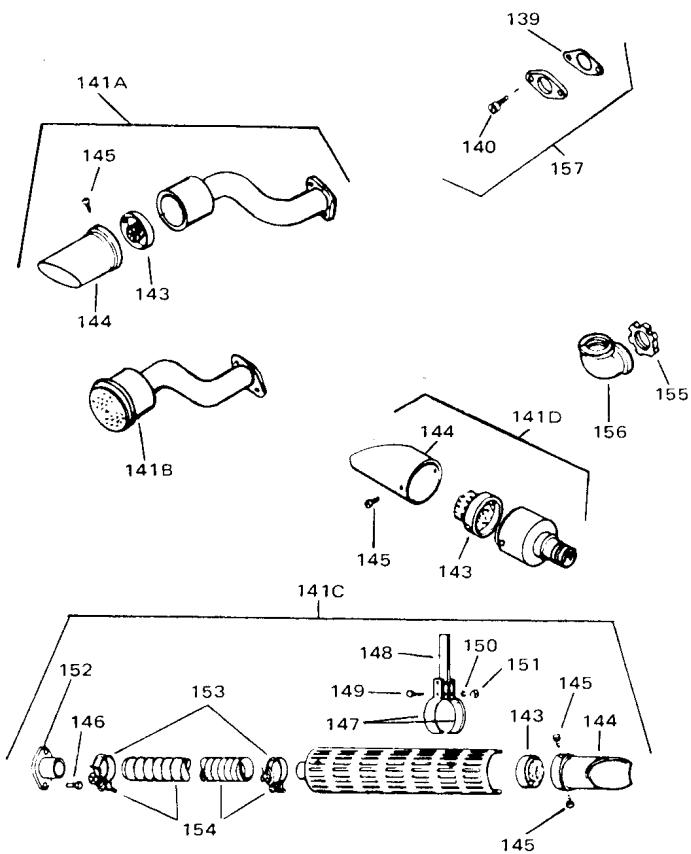

ILLUSTRATION SHOWS TYPICAL PARTS ONLY. ORDER BY PART NUMBER. PARTS NOT LISTED ARE SUPPLIED BY OEM.

12.12.2005 08:11.421

Illustration #2

REF	ITEM #	DESCRIPTION	REMARK
88	31431	Elbow, Air cleaner	
89	650163	Screw, 10-32 x 7/8"	
90	31715	Body, Air cleaner	
94	28820	Screw, 10-32 x 1/2"	
100A	730164	Air Cleaner Ass'y.	(Incl. 76, 90, 91, 92, 93, 94
111	28371B	Fuel Tank Bracket	
120A	32961	Shut-off Valve, Fuel	
139	33670A	* Gasket, Muffler	
140	30063	Screw, 1/4-20 x 1/2"	(Use as required)
141D	391026	Muffler	(Incl. 143, 144 & 145) (This
157	730165	Muff.Adapter Kit (Incl.139,140	(As required)
201	610973	Terminal Assy. (Use as require