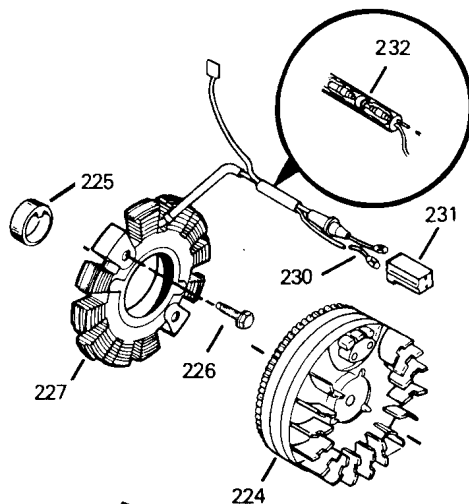

ILLUSTRATION SHOWS TYPICAL PARTS ONLY. ORDER BY PART NUMBER. PARTS NOT LISTED ARE SUPPLIED BY OEM.