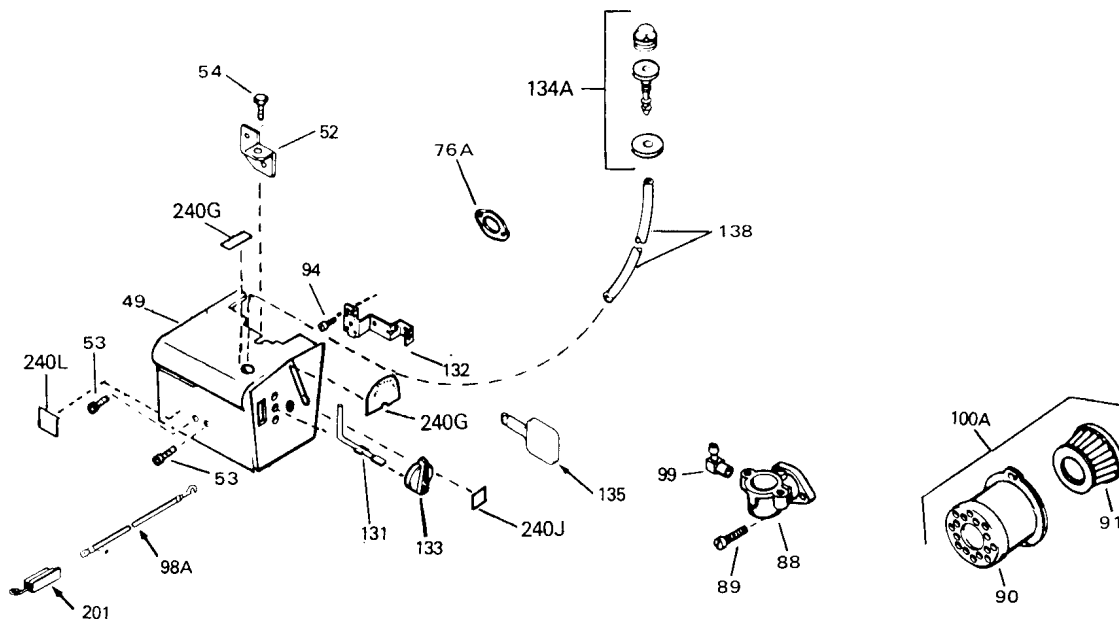

ILLUSTRATION SHOWS TYPICAL PARTS ONLY. ORDER BY PART NUMBER. PARTS NOT LISTED ARE SUPPLIED BY OEM.

12.12.2005 08:11.421

Illustration #2

REF	ITEM #	DESCRIPTION	REMARK
88	31431	Elbow, Air cleaner	
89	650163	Screw, 10-32 x 7/8"	
90	31715	Body, Air cleaner	
94	28820	Screw, 10-32 x 1/2"	
100A	730164	Air Cleaner Ass'y.	(Incl. 76, 90, 91, 92, 93, 94
111	28371B	Fuel Tank Bracket	
120A	32961	Shut-off Valve, Fuel	
139	33670A	* Gasket, Muffler	
140	30063	Screw, 1/4-20 x 1/2"	(Use as required)
141D	391026	Muffler	(Incl. 143, 144 & 145) (This
157	730165	Muff.Adapter Kit (Incl.139,140	(As required)
201	610973	Terminal Assy. (Use as require