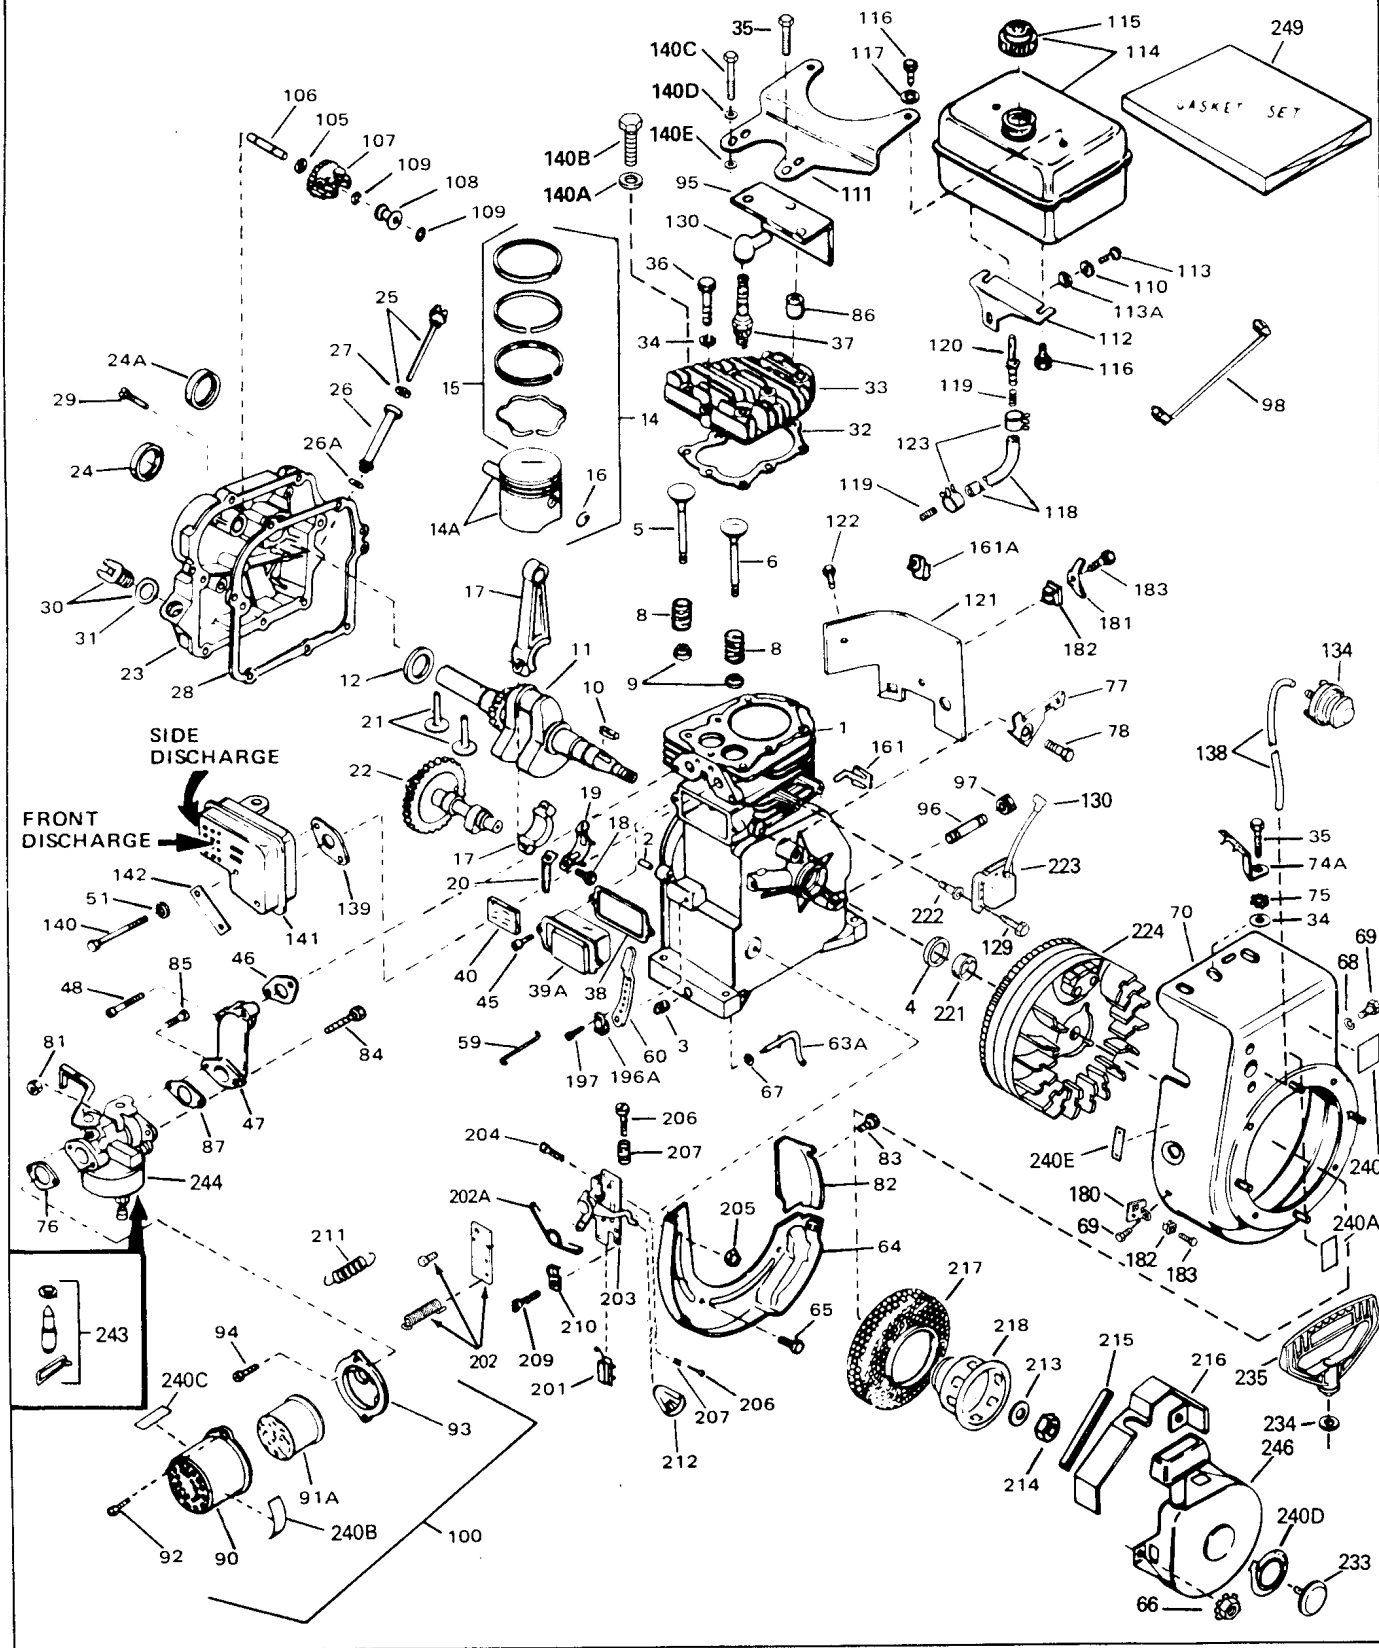

ILLUSTRATION SHOWS TYPICAL PARTS ONLY. ORDER BY PART NUMBER. PARTS NOT LISTED ARE SUPPLIED BY OEM.

12.12.2005 08:11.421

Illustration #1

REF	ITEM #	DESCRIPTION	REMARK
1	33674B	Cylinder (Incl. 2, 3 & 4)	(2-13/16" Bore)
2	26727	Pin, Dowel	
3	27642	Oil Drain Plug	
4	32600	Seal, Oil	
5	32644A	Intake Valve (Std.) (Incl. 9)	
5	32645A	Intake Valve (1/32" OS) (Incl.	
6	29313C	Exhaust Valve (Std.) (Incl. 9)	
6	29315C	Exhaust Valve (1/32" OS) (Incl	
8	31672	Spring, Valve	
9	31673	Cap, Lower valve spring	
10	610951	Key, Flywheel	
11	33677A	Crankshaft	
12	32323	Washer, Thrust	
14	34535	Piston, Pin & Ring Set (Std.)	(2-13/16" Bore)
14	34536	Piston, Pin & Ring Set (.010"	
14	34537	Piston, Pin & Ring Set (.020"	
14A	33562B	Piston & Pin Ass'y.(Std.)(Incl	(2-13/16")
14A	33563B	Piston & Pin Ass'y. (.010" OS)	(Incl. 16)
14A	33564B	Piston & Pin Ass'y. (.020" OS)	(Incl. 16)
15	33567	Ring Set (Std.) (2-13/16" Bore	
15	33568	Ring Set (.010" OS)	
15	33569	Ring Set (.020" OS)	
16	20381	Ring, Piston pin retaining	
17	32875	Rod Assy., Connecting (Incl. 1	
18	32610A	Bolt, Connecting rod	
20	32654	Dipper, Oil	
21	27241	Lifter, valve	
22	33696	Camshaft (Extended)	
23	32766A	Cover, Cylinder	(Incl. 24, 24A, 30, 31 & 106)
24	27897	Seal, Oil	
24A	30318	Seal, Oil	
28	27677A	* Gasket, Cylinder cover	
29	650451	Screw, 1/4-20 x 1" (Use as req	
29	650488	Screw, 1/4-20 x 1-1/4"	(Use as required)
30	27625	Plug, Oil filler (Incl. 31)	
31	29673	* Gasket, Oil fill plug	
32	33554A	Gasket, Cylinder head	
33	33016A	Head, Cylinder(Incl. 35)	
34	26073	Washer (Not used on late produ	
34	650691	Washer (Use as required)	
35	650694A	Screw, 5/16-18 x 2" (Use as re	
35	650818	Screw, 5/16-18 x 1-1/2"	(Use as required)
35	650865	Screw, 5/16-18 x 2" (Use as re	
36	6021A	Screw, 5/16-18 x 1-1/2"	(As req;not w/650691)
37	34251	Resistor Spark Plug (RJ-17LM)	
38	31619A	* Gasket, Breather	
39A	31337A	Breather Ass'y. (Incl. 38 & 40	
40	31410	Element, Breather	
45	650128	Screw, 10-24 x 1/2"	
46	33673A	* Gasket, Intake (1/32" thick)	
47	33666	Pipe, Intake	
48	30646	Screw, 1/4-20 x 1-3/8"	
59	32698	Link, Governor-to-throttle	
60	31510	Lever, Governor	
63A	31334	Rod, Governor (Incl. 67)	
64	33342	Baffle, Blower housing	
65	650561	Screw, 1/4-20 x 5/8"	
66		Pop Rivet (Purchase locally)	(Use as required)
66	29752	Nut & Lockwasher Assy., 1/4-28	(As required)
67	28277	Washer, Flat	
68	650168	Washer, Flat	
69	29212	Screw, 1/4-28 x 7/16"	
70	33663C	Blower Housing	(For electric starter) NOTE:
76	27272A	* Gasket, Air cleaner	
77	34212	Bracket, Holddown	
78	30200	Screw, 10-24 x 9/16"	
81	29752	Nut & Lockwasher Assy., 1/4-28	
82	33341	Extension, Baffle	
83	650701	Screw, 8-18 x 7/16"	
84	6201	Screw, 1/4-28 x 7/8"	