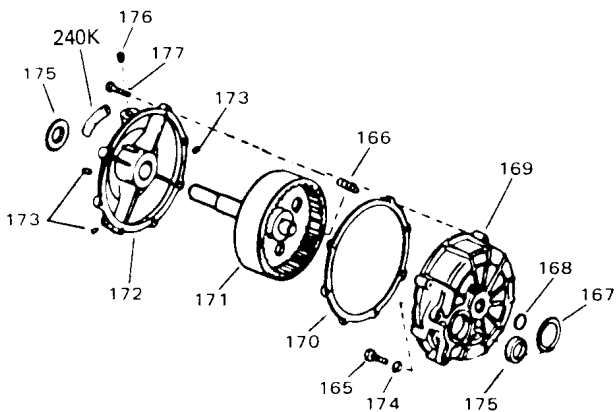

ILLUSTRATION SHOWS TYPICAL PARTS ONLY. ORDER BY PART NUMBER. PARTS NOT LISTED ARE SUPPLIED BY OEM.