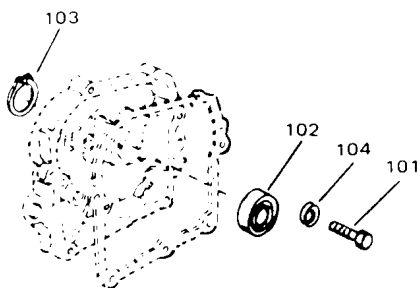

ILLUSTRATION SHOWS TYPICAL PARTS ONLY. ORDER BY PART NUMBER. PARTS NOT LISTED ARE SUPPLIED BY OEM.